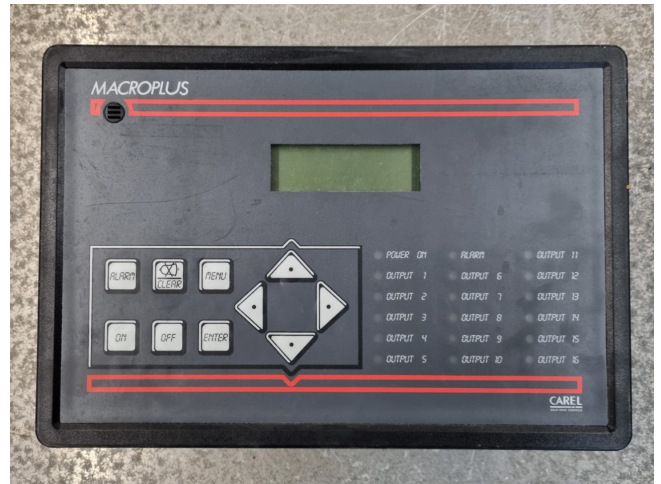

Carel MACRONEW01

Specifications

Brand	Carel
Type	MACRONEW01
Specification	Controller
Remarks	290x200x100 mm (LxWxH)
Stock	1

Description

Used Carel MACRONEW01

Used Carel MACROPLUS - MACRONEW01 control panel.